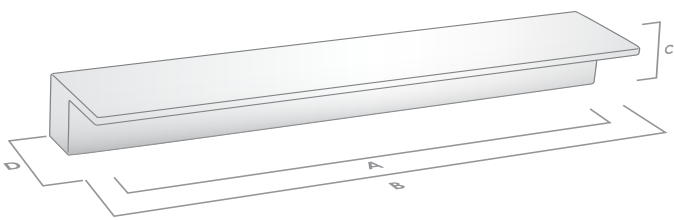

## The Geometric Collection

Handle

| Code       | CTC (A) | Length (B) | Width (D) | Projection (C) | Finish              |
|------------|---------|------------|-----------|----------------|---------------------|
| 155.016.06 | 16mm    | 25mm       | 30mm      | 18mm           | Polished Chrome     |
| 155.016.10 | 16mm    | 25mm       | 30mm      | 18mm           | Dull Brushed Nickel |
| 155.032.06 | 32mm    | 47mm       | 30mm      | 18mm           | Polished Chrome     |
| 155.032.10 | 32mm    | 47mm       | 30mm      | 18mm           | Dull Brushed Nickel |
| 155.064.06 | 64mm    | 79mm       | 30mm      | 18mm           | Polished Chrome     |
| 155.064.10 | 64mm    | 79mm       | 30mm      | 18mm           | Dull Brushed Nickel |
| 155.096.06 | 96mm    | 111mm      | 30mm      | 18mm           | Polished Chrome     |
| 155.096.10 | 96mm    | 111mm      | 30mm      | 18mm           | Dull Brushed Nickel |
| 155.128.06 | 128mm   | 143mm      | 30mm      | 18mm           | Polished Chrome     |
| 155.128.10 | 128mm   | 143mm      | 30mm      | 18mm           | Dull Brushed Nickel |
| 155.160.06 | 160mm   | 175mm      | 30mm      | 18mm           | Polished Chrome     |
| 155.160.10 | 160mm   | 175mm      | 30mm      | 18mm           | Dull Brushed Nickel |
| 155.224.06 | 224mm   | 239mm      | 30mm      | 18mm           | Polished Chrome     |
| 155.224.10 | 224mm   | 239mm      | 30mm      | 18mm           | Dull Brushed Nickel |
| 155.288.06 | 288mm   | 303mm      | 30mm      | 18mm           | Polished Chrome     |
| 155.288.10 | 288mm   | 303mm      | 30mm      | 18mm           | Dull Brushed Nickel |